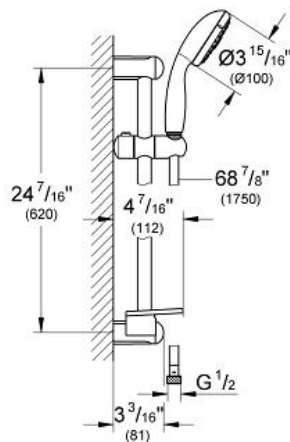

NEW TEMPESTA 100 Shower Rail Set 4 Sprays

MODEL # 28436002

Pure Freude
an Wasser

GROHE

C[®]

Product Description:
NEW TEMPESTA 100
Shower Rail Set 4 Sprays

Standard Specification:

- Consisting of:
- Tempesta Trio handshower (28 421)
- 24" shower bar (27 523)
- RelaxaFlex 69" plastic shower hose (28 154)
- **GROHE EasyReach** tray (27 596)
- 2.5 gpm (9.5 l/min) flow limiter
- **GROHE DreamSpray** perfect spray pattern
- **GROHE StarLight** chrome finish
- **SpeedClean**[®] anti-lime system
- Inner WaterGuide for a longer life
- Max Flow Rate 2.5 gpm (9.5 L/min)
- Min. recommended pressure: 15 psi

Applicable Codes & Standards:

- Energy Policy Act of 1992
- ASME A112.18.1/CSA B125.1

Color:

- 28436002 StarLight Chrome